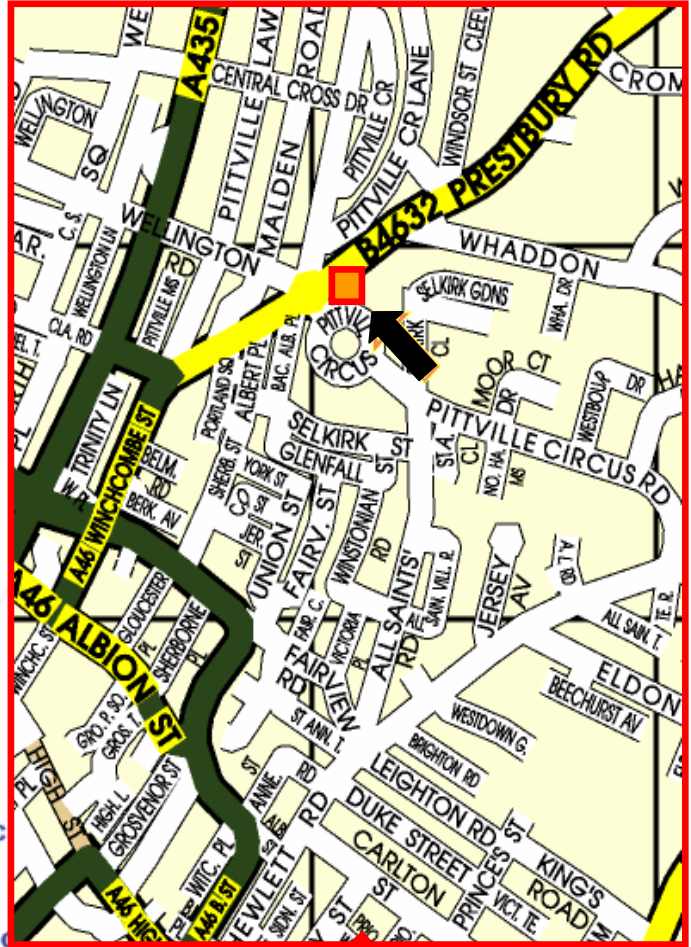

GatleyHall & Company

1 Apsley Lodge, Pittville Circus, Cheltenham, GL52 2PU

Tel: 01242 536944

From the North - leave the M5 at junction 10. Follow the A4019 into Cheltenham. Turn left onto A435 Evesham Road, then use map to the right.

From the South - leave the M5 at junction 11. Follow the A40 towards Cheltenham. Turn left onto A4013 just past GCHQ. Then turn right onto A4019. Turn left onto A435 Evesham Road, then use map to the right

From Oxford, enter Cheltenham via the A40. Look to turn right following signs for Evesham, which will bring you onto the A435 Evesham Road, then use map to the right.

To Birmingham
and the North

To Bristol
and the South West

To Oxford
and London