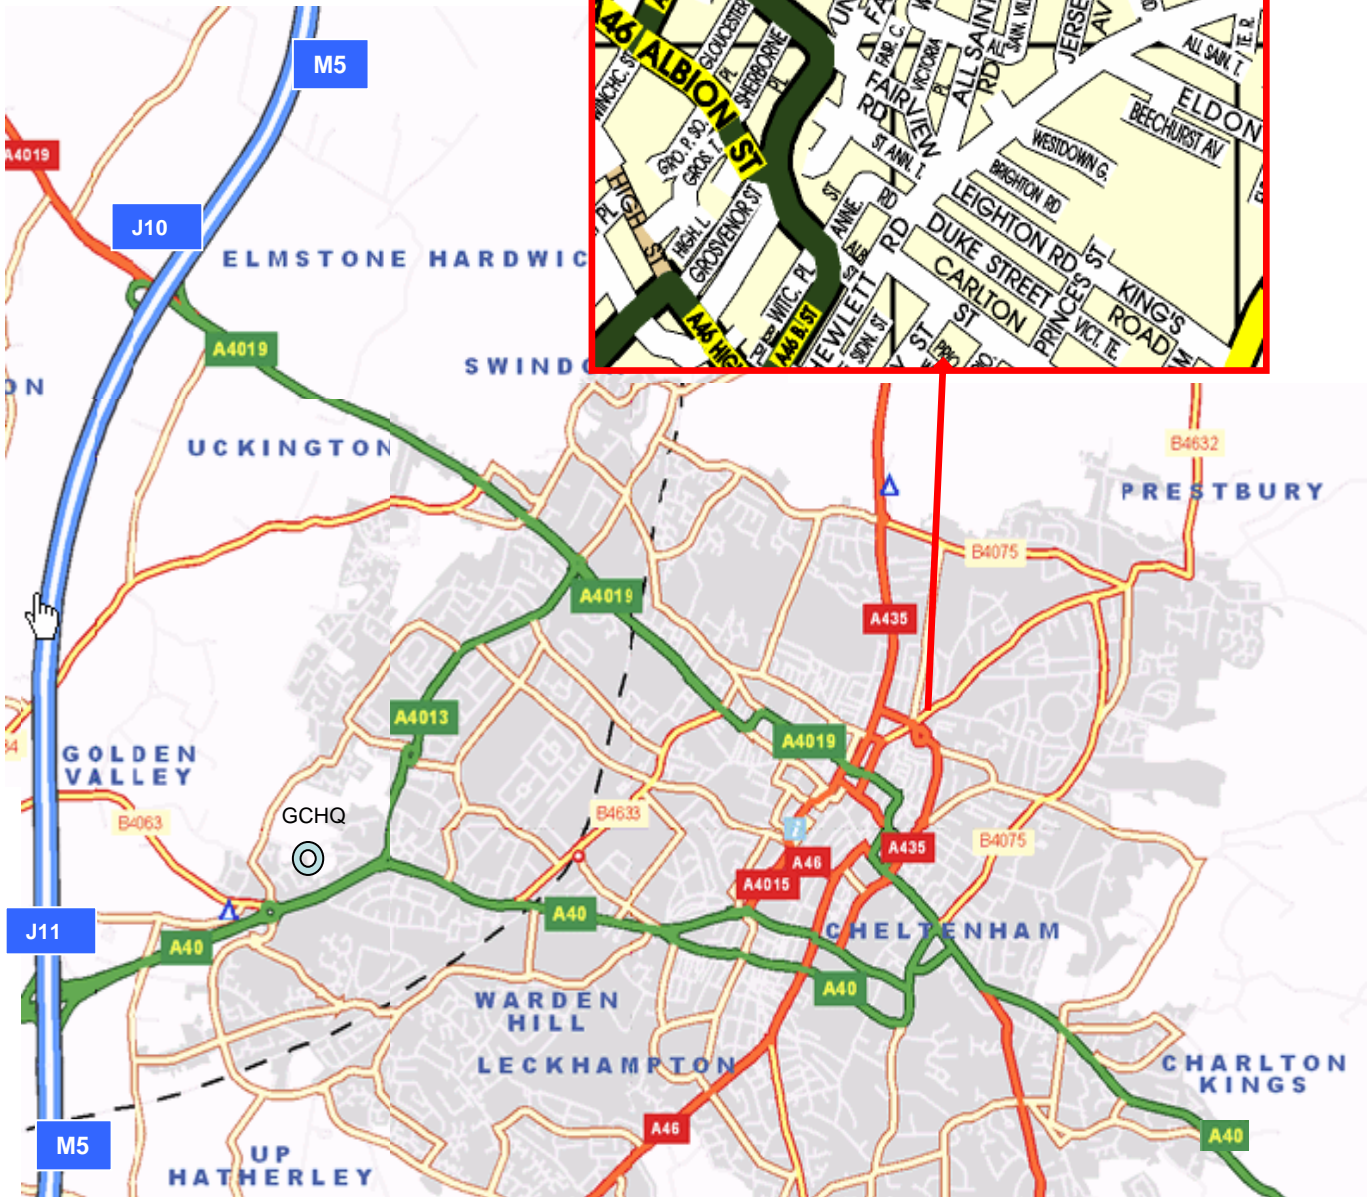

GatleyHall & Company

1 Apsley Lodge, Pittville Circus, Cheltenham, GL52 2PU

Tel: 01242 536944

From the North - leave the M5 at junction 10. Follow the A4019 into Cheltenham. Turn left onto A435 Evesham Road, then use map to the right.

From the South - leave the M5 at junction 11. Follow the A40 towards Cheltenham. Turn left onto A4013 just past GCHQ. Then turn right onto A4019. Turn left onto A435 Evesham Road, then use map to the right

From Oxford, enter Cheltenham via the A40. Look to turn right following signs for Evesham, which will bring you onto the A435 Evesham Road, then use map to the right.

To Birmingham
and the North

To Bristol
and the South West

To Oxford
and London